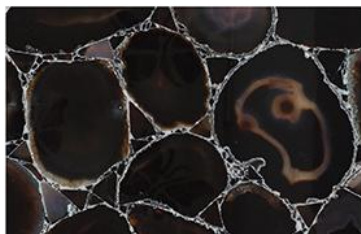

Agate Black / 黑色玛瑙