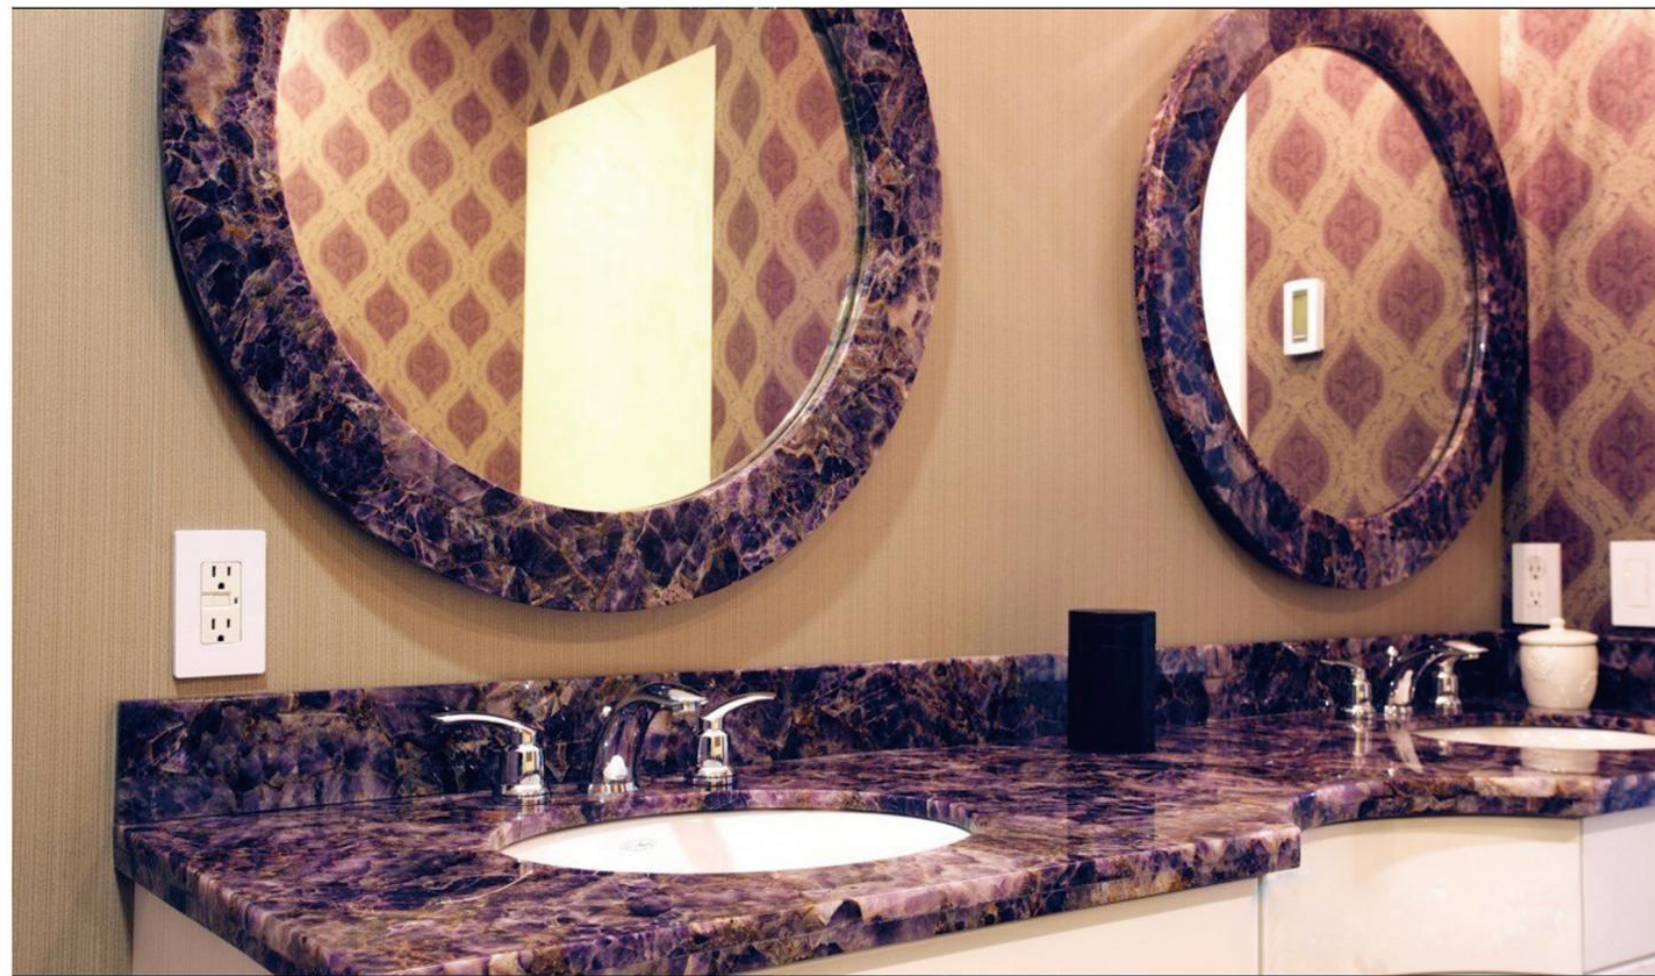

Amethyst

Size Slab:

Large Size : 1300 x 2600 x 5 to 30mm Thickness, customized

Regular Size : 1200 x 2400 x 10 to 20mm Thickness, customized

Small Size : 100 x 100 x 10 to 20mm Thickness, customized

Tile : Can be customize, normally is 60*60cm, 30*30cm, etc

最大尺寸:1300x 2600 x 5-40毫米厚度,定制

常规尺寸:1200 x 2400 x 5-40毫米厚度,定制

最小尺寸:100 x 100 x 5-40毫米厚度,定制

板材:可以定制 : 通常是60 x60厘米,30X30厘米...