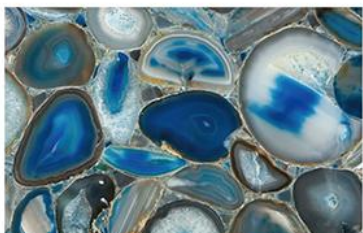

## Ox Bone/Ox Horn

Ox Horn Black /黑色牛角

Ox Horn Brown /棕色牛角

Ox Horn Yellow /黄色牛角

Ox Bone white /白色牛骨

Ox Bone flowers /牛骨放射状

Ox Bone side table /牛骨边几

Please visit our website for more details

## Agate stones

Agate Blue backlit / 蓝玛瑙透光

Agate Rose / 枚红色玛瑙

Agate Natural / 本色玛瑙

Agate Blue natural / 天然蓝玛瑙

Agate Yellow / 黄色玛瑙

Agate Gray / 灰色玛瑙

Agate Blue with silver / 蓝玛瑙带闪粉

# Semiprecious

Amethyst / 紫水晶

White Quartz / 白水晶

Sodalite Blue / 蓝纹石

Petrified Wood (Yellow) / 黄色木化石

Petrified Wood / 木化石带螺

Tiger Eyes Yellow / 黄虎眼

Multicolor Petrified Wood / 彩色木化石