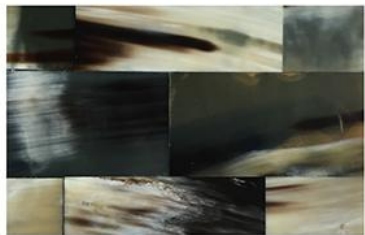

## Tea table

Grey agate / 灰玛瑙

Grey agate / 灰玛瑙

Grey agate / 灰玛瑙

Agate stone tea table / 玛瑙茶几

Please visit our website for more details

## Ox Bone/Ox Horn

Ox Horn Black /黑色牛角

Ox Horn Brown /棕色牛角

Ox Horn Yellow /黄色牛角

Ox Bone white /白色牛骨

Ox Bone flowers /牛骨放射状

Ox Bone side table /牛骨边几

Please visit our website for more details