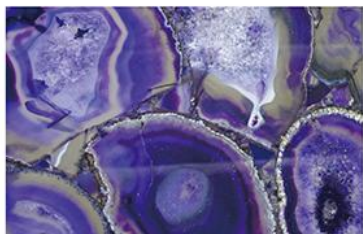

## Ox Bone/Ox Horn

Ox Horn Black /黑色牛角

Ox Horn Brown /棕色牛角

Ox Horn Yellow /黄色牛角

Ox Bone white /白色牛骨

Ox Bone flowers /牛骨放射状

Ox Bone side table /牛骨边几

Please visit our website for more details

## Agate stones

Agate Blue backlit / 蓝玛瑙透光

Agate Rose / 枚红色玛瑙

Agate Natural / 本色玛瑙

Agate Blue natural / 天然蓝玛瑙

Agate Yellow / 黄色玛瑙

Agate Gray / 灰色玛瑙

Agate Blue with silver / 蓝玛瑙带闪粉