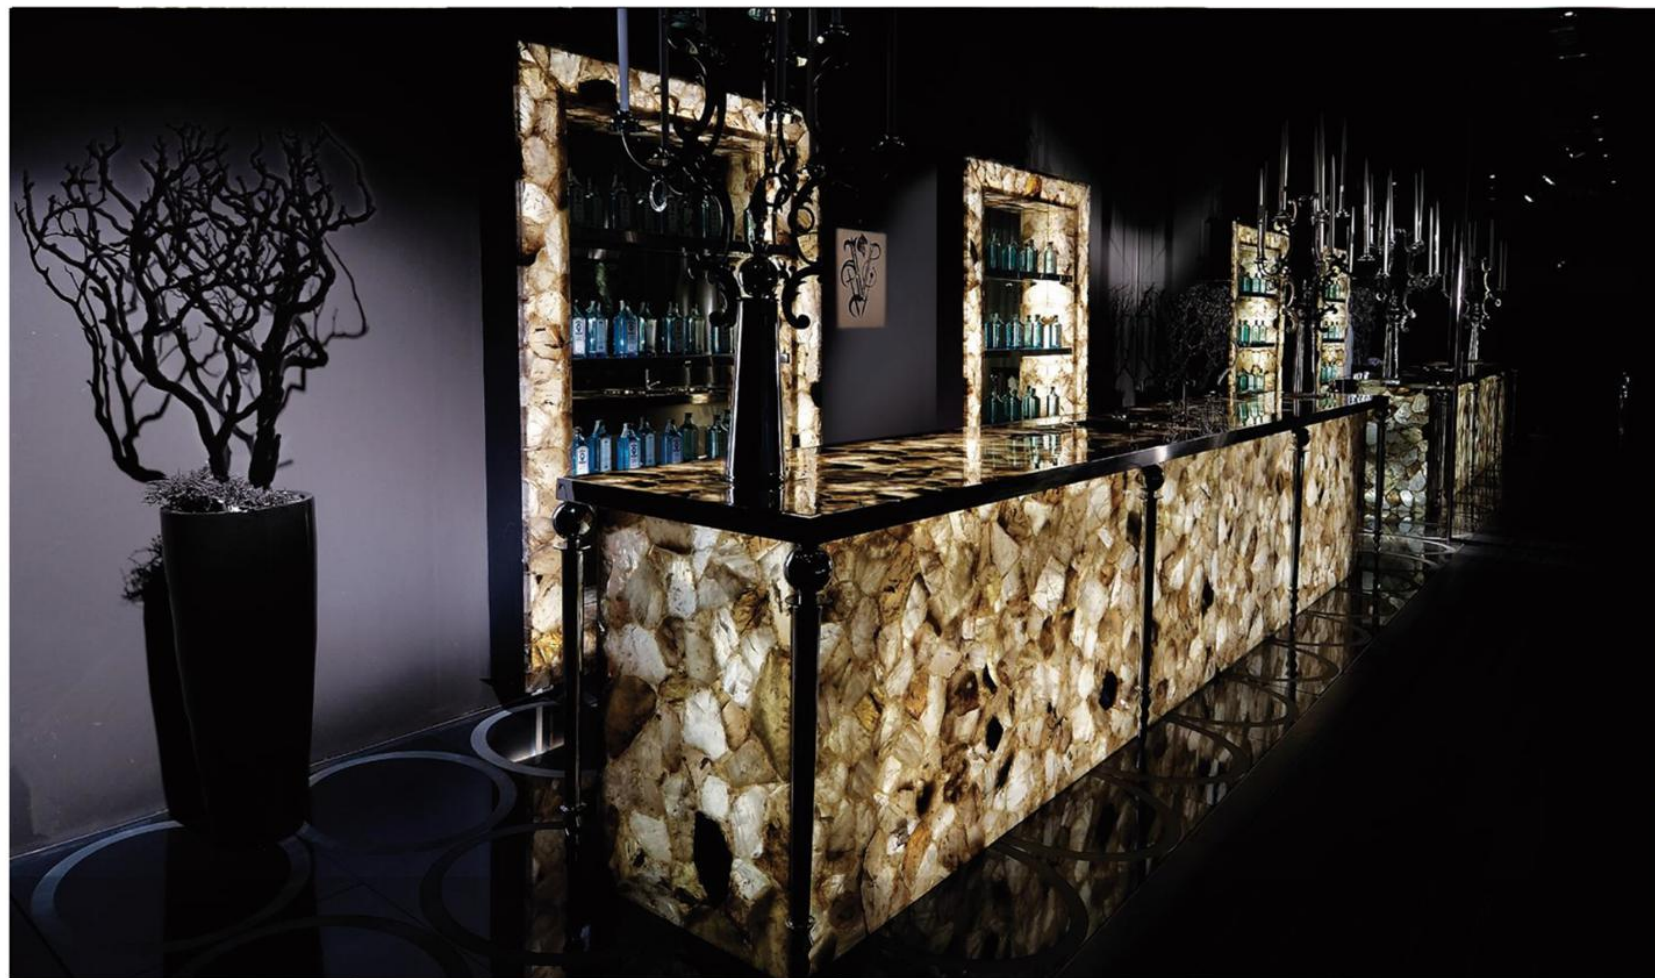

## Smoke crystal

Smoke crystal /烟水晶

Smoke crystal /烟水晶

Smoke crystal /烟水晶

Size Slab:  
Large Size : 1300 x 2600 x 5 to 30mm Thickness, customized  
Regular Size : 1200 x 2400 x 10 to 20mm Thickness, customized  
Small Size : 100 x 100 x 10 to 20mm Thickness, customized  
Tile : Can be customize, normally is 60\*60cm, 30\*30cm, etc  
最大尺寸:1300x 2600 x 5-40毫米厚度,定制  
常规尺寸:1200 x 2400 x 5-40毫米厚度,定制  
最小尺寸:100 x 100 x 5-40毫米厚度,定制  
板材:可以定制:通常是60 x60厘米,30X30厘米...